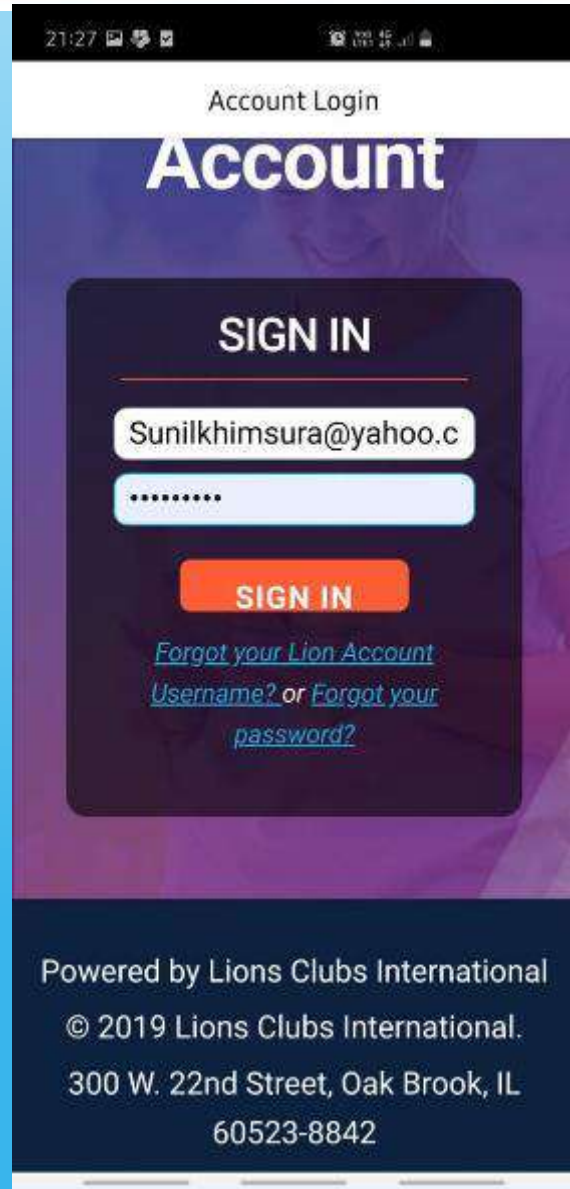

Lions Clubs International District 317F